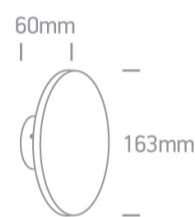

7W LED Wall and Ceiling Dark light.

Complete with non-dimmable LED driver.

Complies with standard EN60598-1 and any other specific standards.

Downloads

Dimensions

Gallery

Physical Specification

Item Group	14 Wall & Ceiling LED
Family	The Backlight Range
Order Code	67450/W/W
Colour	White
Material	ABS
Diffuser Material	PC
Shape	Circular

Height	60mm
Diameter	163mm
Surface Ceiling	Yes
Surface Wall	Yes
Indoor	Yes
Outdoor	Yes
IK Rating	8

Electrical Characteristics

Gear	Built In
Fitting + Driver	
Input Voltage	220-240V
50 Hz	Yes
60 Hz	Yes
Safety Class	
Power(Watts)	7W
IP Rating	IP54
Light Source	LED built in
Dimmable	No
F Mark	

Fitting	
Input Type	Constant Current
Input Current	300mA
Voltage	20V
Power(Watts)	6W
IP Rating	IP54
Light Source	LED built in
LED Type	SMD 2835

LED Brand	Epistar
Gear	
Gear Type	Led Driver
Input Voltage	220-240V
50 Hz	Yes
60 Hz	Yes
Power(Watts)	3,6-6W
Power Factor	0,5
Constant Current	Yes
300mA	12-20V
IP Rating	IP20
Safety Class	
Dimmable	No
Housing Material	Plastic
Output Terminal	Cable
Brand	Eaglerise

Illumination Data

Colour Temperature	3000K
Lumen Output	600lm
Light Efficiency	85,7lm/W
CRI	80
Illumination Diagram	
Dark Light	Yes

Packing Info

Box Length	17,5cm
Box Width	17,5cm
Box Height	8cm

Pcs/Carton