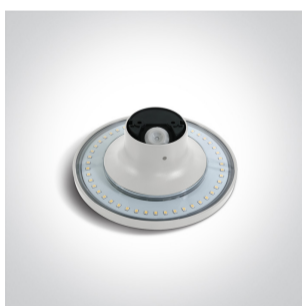

7W LED Wall and Ceiling Dark light.

Complete with non-dimmable LED driver.

Complies with standard EN60598-1 and any other specific standards.

Downloads

Dimensions

Gallery

Physical Specification

Item Group	14 Wall & Ceiling LED
Family	The Backlight Range
Order Code	67450/W/W
Colour	White
Material	ABS
Diffuser Material	PC
Shape	Circular

Height	60mm
Diameter	163mm
Surface Ceiling	Yes
Surface Wall	Yes
Indoor	Yes
Outdoor	Yes
IK Rating	8

Electrical Characteristics

Gear	Built In
Fitting + Driver	
Input Voltage	220-240V
50 Hz	Yes
60 Hz	Yes
Safety Class	
Power(Watts)	7W
IP Rating	IP54
Light Source	LED built in
Dimmable	No
F Mark	

Fitting	
Input Type	Constant Current
Input Current	300mA
Voltage	20V
Power(Watts)	6W
IP Rating	IP54
Light Source	LED built in
LED Type	SMD 2835

LED Brand	Epistar
Gear	
Gear Type	Led Driver
Input Voltage	220-240V
50 Hz	Yes
60 Hz	Yes
Power(Watts)	3,6-6W
Power Factor	0,5
Constant Current	Yes
300mA	12-20V
IP Rating	IP20
Safety Class	
Dimmable	No
Housing Material	Plastic
Output Terminal	Cable
Brand	Eaglerise