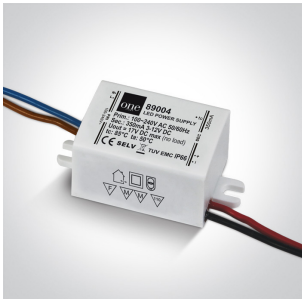

3W 350mA outdoor LED spot, IP67, ideal for garden illumination.

Requires 350mA driver.

Supplied with spike.

Complies with standard EN60598-1 and any other specific standards.

Downloads

Dimensions

Must be ordered separately

89004

Physical Specification

Item Group

20 Garden & Underwater

Family

LED Garden Spots

Order Code

67456/B/W

Colour

Black

Material

Aluminium

Shape

Circular

Height	75mm
Diameter	45mm
Surface Floor/Ground	Yes
Outdoor	Yes
Adjustable	2 Directions

Electrical Characteristics

Fitting

Input Type	Constant Current
Input Current	350mA
Safety Class	
Power(Watts)	3W
IP Rating	IP67
Light Source	LED built in
LED Type	COB
LED Brand	Citizen
Cable Length	200cm
F Mark	

Illumination Data