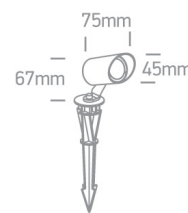

3W 350mA outdoor LED spot, IP67, ideal for garden illumination.

Requires 350mA driver.

Supplied with spike.

Complies with standard EN60598-1 and any other specific standards.

Downloads

Dimensions

Must be ordered separately

Colour

Black

Material

Aluminium

Shape

Circular

Height	75mm
Diameter	45mm
Surface Floor/Ground	Yes
Outdoor	Yes
Adjustable	2 Directions

Electrical Characteristics

Fitting

Input Type	Constant Current
Input Current	350mA
Safety Class	
Power(Watts)	3W
IP Rating	IP67
Light Source	LED built in
LED Type	COB
LED Brand	Citizen
Cable Length	200cm
F Mark	

Illumination Data

Colour Temperature	3000K
Lumen Output	170lm
Light Efficiency	63,33lm/W
CRI	90
Beam Angle	36°
Illumination Diagram	

Packing Info

Box Length	19cm
------------	------

Box Width	8cm
Box Height	7cm
Pcs/Carton	36
Barcode	5291889058533
HS Code	9405409900