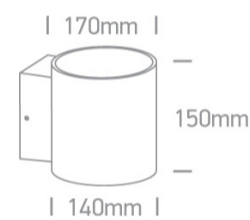

10W Wall light, IP65

AC LED

Complies with standard EN60598-1 and any other specific standards.

Downloads

Dimensions

Physical Specification

Item Group	14 Wall & Ceiling LED
Family	Outdoor Wall Lights Die cast
Order Code	67468/W/W
Colour	White
Material	Die Cast
Diffuser Material	Glass
Shape	Circular
Height	150mm
Diameter	140mm
Surface Wall	Yes
Indoor	Yes
Outdoor	Yes

62cm

Carton Width

51cm

Carton Height

25cm

Carton Weight

9,1Kg

Barcode