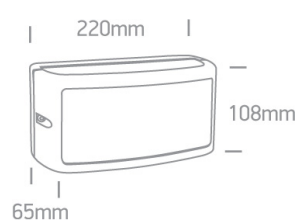

10W Wall light, IP54.

AC LED

Complies with standard EN60598-1 and any other specific standards.

Downloads

Dimensions

Gallery

Physical Specification

Item Group

Die Cast

Shape

Rectangular

Length

220mm

| | |
|--------------|-------|
| Width | 108mm |
| Height | 65mm |
| Surface Wall | Yes |
| Indoor | Yes |
| Outdoor | Yes |
| Adjustable | No |

Electrical Characteristics