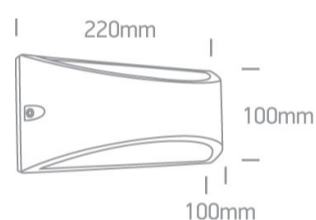

## Dimensions

Anthracite

Material

Die Cast

Shape

Rectangular

Length

220mm

Width	100mm
Height	100mm
Surface Wall	Yes
Indoor	Yes
Outdoor	Yes
Adjustable	No