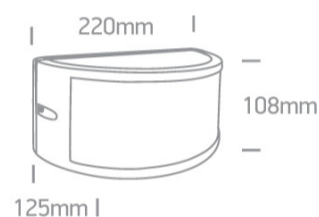

10W Wall light, IP54.

AC LED

Complies with standard EN60598-1 and any other specific standards.

Downloads

Dimensions

Gallery

Physical Specification

Item Group

Die Cast

Shape

Rectangular

Length

220mm

Width	108mm
Height	125mm
Surface Wall	Yes
Indoor	Yes
Outdoor	Yes
Adjustable	No

Electrical Characteristics

Gear	No
------	----