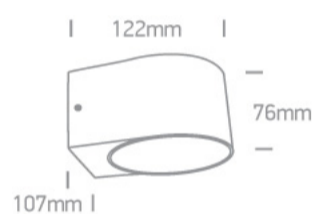

## Dimensions

## Physical Specification

Item Group	14 Wall & Ceiling LED
Family	Indoor/Outdoor Wall Lights Die cast
Order Code	67480A/AN/W
Colour	Anthracite
Material	Die Cast
Shape	Rectangular
Length	122mm
Width	107mm
Height	76mm
Surface Wall	Yes
Indoor	Yes
Outdoor	Yes