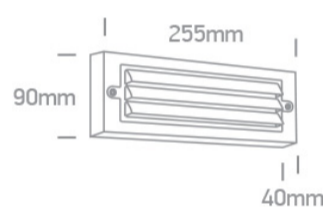

6W Wall light, IP65.

AC LED

Complies with standard EN60598-1 and any other specific standards.

Downloads

Dimensions

Physical Specification

Item Group	New 2020 Edition 2
Family	Wall and Ceiling LED
Order Code	67502A/AN/W
Colour	Anthracite
Material	ABS
Diffuser Material	PC
Shape	Rectangular
Length	255mm
Width	90mm
Height	40mm
Surface Wall	Yes
Indoor	Yes

Dark Light	Yes
------------	-----

Packing Info

Box Length	26,5cm
------------	--------

Box Width	10cm
-----------	------

Box Height	4cm
------------	-----

Pcs/Carton	20
------------	----

Barcode

5291889068785