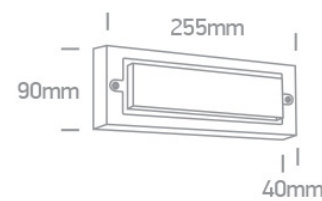

6W Wall light, IP65.

AC LED

Complies with standard EN60598-1 and any other specific standards.

Downloads

Dimensions

Physical Specification

Item Group	New 2020 Edition 2
Family	Wall and Ceiling LED
Order Code	67502B/AN/W
Colour	Anthracite
Material	ABS
Diffuser Material	PC
Shape	Rectangular
Length	255mm
Width	90mm
Height	40mm
Surface Wall	Yes
Indoor	Yes

Dark Light	Yes
------------	-----

Packing Info

Box Length	26,5cm
------------	--------

Box Width	10cm
-----------	------

Box Height	4cm
------------	-----

Pcs/Carton	20
------------	----

Barcode

5291889068884