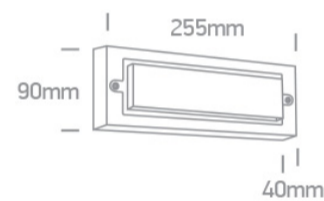

6W Wall light, IP65.

AC LED

Complies with standard EN60598-1 and any other specific standards.

Downloads

Dimensions

Physical Specification

Item Group	New 2020 Edition 2
Family	Wall and Ceiling LED
Order Code	67502B/W/W
Colour	White
Material	ABS
Diffuser Material	PC
Shape	Rectangular
Length	255mm
Width	90mm
Height	40mm
Surface Wall	Yes
Indoor	Yes

Dark Light	Yes
------------	-----

Packing Info

Box Length	26,5cm
------------	--------

Box Width	10cm
-----------	------

Box Height	4cm
------------	-----

Pcs/Carton	20
------------	----

Barcode

5291889068877