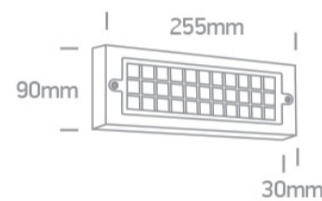

6W Wall light, IP65.

AC LED

Complies with standard EN60598-1 and any other specific standards.

Downloads

Dimensions

Physical Specification

Item Group	New 2020 Edition 2
Family	Wall and Ceiling LED
Order Code	67502C/AN/W
Colour	Anthracite
Material	ABS
Diffuser Material	PC
Shape	Rectangular
Length	255mm
Width	90mm
Height	30mm
Surface Wall	Yes
Indoor	Yes

Packing Info

Box Length	26,5cm
------------	--------

Box Width	10cm
-----------	------

Box Height	4cm
------------	-----

Pcs/Carton	20
------------	----

Barcode	5291889068891
---------	---------------

Energy Label