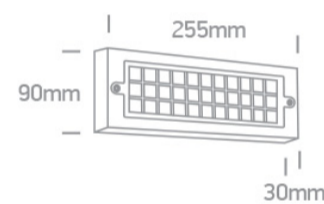

### Dimensions

### Physical Specification

Item Group	New 2020 Edition 2
Family	Wall and Ceiling LED
Order Code	67502C/W/W
Colour	White
Material	ABS
Diffuser Material	PC
Shape	Rectangular
Length	255mm
Width	90mm
Height	30mm
Surface Wall	Yes
Indoor	Yes

#### Packing Info

Box Length	26,5cm
------------	--------

Box Width	10cm
-----------	------

Box Height	4cm
------------	-----

Pcs/Carton	20
------------	----

Barcode	5291889068907
---------	---------------