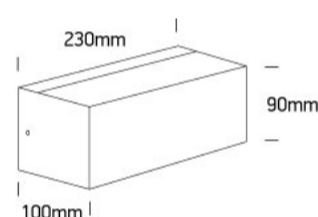

### Dimensions

### Physical Specification

Item Group	New 2021 Edition 3
Family	Wall & Ceiling
Order Code	67518/AN
Colour	Anthracite
Material	ABS
Diffuser Material	PC
Shape	Rectangular
Length	230mm
Width	100mm
Height	90mm
Surface Wall	Yes
Indoor	Yes