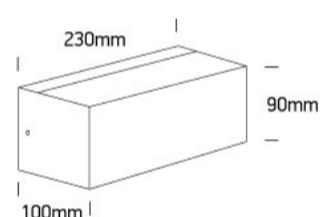

12W Up & Down E27 Wall Light.

Complies with standard EN60598-1 and any other specific standards

Downloads

Dimensions

Physical Specification

Item Group	New 2021 Edition 3
Family	Wall & Ceiling
Order Code	67518/W
Colour	White
Material	ABS
Diffuser Material	PC
Shape	Rectangular
Length	230mm
Width	100mm
Height	90mm
Surface Wall	Yes
Indoor	Yes