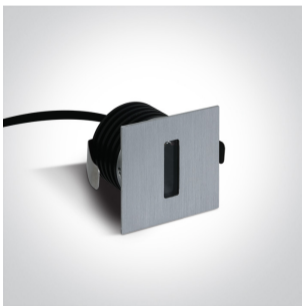

19 Wall Recessed & Inground > Indoor/Outdoor Decorative Wall Recessed
Aluminium

68004/AL/W

3W 350mA LED wall recessed light, IP54, ideal for both indoor and outdoor installation.

Requires 350mA driver.

Supplied with box for concrete installation

Complies with standard EN60598-1 and any other specific standards.

Downloads

Dimensions

Gallery

Must be ordered separately

89004

Physical Specification

Item Group	19 Wall Recessed & Inground
Family	Indoor/Outdoor Decorative Wall Recessed Aluminium
Order Code	68004/AL/W
Colour	Aluminium
Material	Aluminium
Shape	Rectangular
Length	56mm
Width	56mm
Height	54mm
Cutout Hole Diameter	49mm for Concrete & Gypsum nstallation
Recessed wall	Yes
Depth Required	110mm for Concrete Installation 70mm for Gyprum Installaiton
Indoor	Yes
Outdoor	Yes

Electrical Characteristics

Fitting

Input Type	Constant Current
Input Current	350mA
Safety Class	
Power(Watts)	3W
IP Rating	IP54
Light Source	LED built in
LED Type	COB
LED Brand	Luminus
Cable Length	100cm
F Mark	