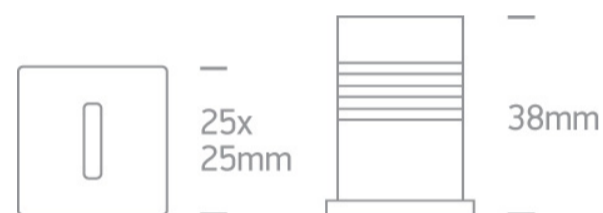

1W Wall Recessed LED Dark Light, IP20.

Requires 350mA driver.

Driver can not pass through cutout hole.

Complies with standard EN60598-1 and any other specific standards.

Downloads

Dimensions

Must be ordered separately

89004

Physical Specification

Item Group

19 Wall Recessed & Inground

Family

Indoor Decorative Wall Recessed

Order Code

68004B/AL/W

Colour

Aluminium

Material

Die Cast

Shape

Rectangular

Length	25mm
Width	25mm
Height	35mm
Cutout Hole Diameter	20mm
Recessed wall	Yes
Depth Required	50mm
Indoor	Yes
Adjustable	No

Electrical Characteristics

Fitting

Input Type	Constant Current
Input Current	350mA
Safety Class	
Power(Watts)	1W
IP Rating	IP20
Light Source	LED built in
LED Brand	Cree
Cable Length	40cm
F Mark	

Illumination Data

Colour Temperature	3000K
Lumen Output	50lm
Light Efficiency	50lm/W
CRI	80
Illumination Diagram	
Dark Light	Yes