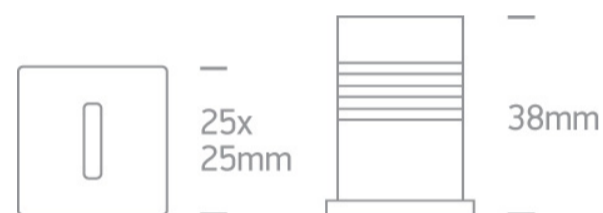

1W Wall Recessed LED Dark Light, IP20.

Requires 350mA driver.

Driver can not pass through cutout hole.

Complies with standard EN60598-1 and any other specific standards.

Downloads

Dimensions

Must be ordered separately

89004

Physical Specification

Item Group

19 Wall Recessed & Inground

Family

Indoor Decorative Wall Recessed

Order Code

68004B/B/W

Colour

Black

Material

Die Cast

Shape

Rectangular

Length	25mm
Width	25mm
Height	35mm
Cutout Hole Diameter	20mm
Recessed wall	Yes
Depth Required	50mm
Indoor	Yes
Adjustable	No

Electrical Characteristics

Fitting

Input Type	Constant Current
Input Current	350mA
Safety Class	
Power(Watts)	1W
IP Rating	IP20
Light Source	LED built in
LED Brand	Cree
Cable Length	40cm
F Mark	

Illumination Data

Colour Temperature	3000K
Lumen Output	50lm
Light Efficiency	50lm/W
CRI	80
Illumination Diagram	
Dark Light	Yes