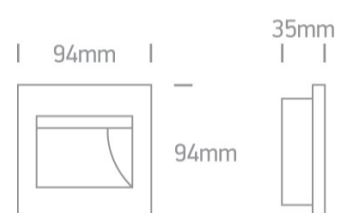

1,5 W Wall recessed LED light, ideal for step and corridor illumination.

Supplied complete with non-dimmable LED driver.

Complies with standard EN60598-1 and any other specific standards.

Downloads

Dimensions

Colour

Black

Material

Plastic

Shape

Rectangular

Length

94mm

Width	94mm
Height	35mm
Cutout Hole Width	86mm
Cutout Hole Length	86mm
Recessed wall	Yes
Depth Required	40mm
Indoor	Yes
Adjustable	No

Electrical Characteristics

Gear	External-Included
Fitting + Driver	
Input Voltage	100-240V
50 Hz	Yes
60 Hz	Yes
Safety Class	
Power(Watts)	1,5W
IP Rating	IP20
Light Source	LED built in
F Mark	

Illumination Data

Colour Temperature	3000K
Lumen Output	70lm
Light Efficiency	46,67lm/W
Illumination Diagram	
Dark Light	Yes

Packing Info

Box Length	9,7cm
Box Width	5,4cm
Box Height	9,7cm
Box Weight	0,14Kg
Pcs/Carton	50
Barcode	5291889070603
HS Code	9405104090