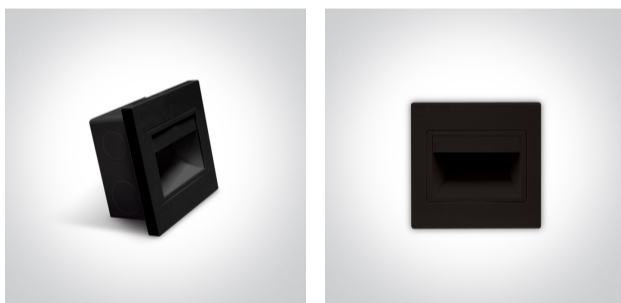

1,5 W Wall recessed LED light, ideal for step and corridor illumination.

Supplied complete with non-dimmable LED driver.

Complies with standard EN60598-1 and any other specific standards.

Downloads

Dimensions

Gallery

Physical Specification

Item Group

New 2021 Edition 3

Family

Wall Recessed & Inground

Order Code

68007/B/W

Colour

Black

Material

Plastic

Shape

Rectangular

Length

94mm