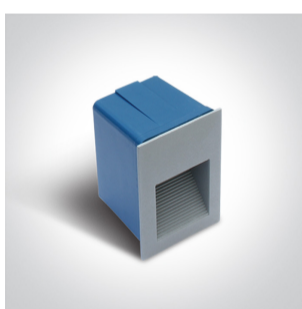

1,5W LED wall recessed light, IP54, ideal for both indoor and outdoor installation.

Supplied with box for concrete installation.

Complies with standard EN60598-1 and any other specific standards.

Downloads

Dimensions

Gallery

Physical Specification

Item Group

19 Wall Recessed & Inground

Family

Outdoor Dark Light Wall Recessed Die cast

Order Code

68012/B/W

Colour

Black

Material

Die Cast

Shape

Rectangular

Length