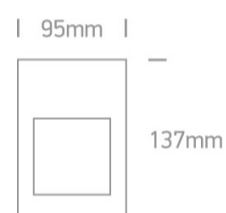

1,5W LED wall recessed light, IP54, ideal for both indoor and outdoor installation.

Supplied with box for concrete installation.

Complies with standard EN60598-1 and any other specific standards.

Downloads

Dimensions

Gallery

Physical Specification

Item Group

19 Wall Recessed & Inground

Family

Outdoor Dark Light Wall Recessed Die cast

Order Code

68012/B/W

Colour

Black

Material

Die Cast

Shape

Rectangular

Length

95mm

Width	137mm
Cutout Hole Diameter	80x120mm
Recessed wall	Yes
Depth Required	90mm
Indoor	Yes
Outdoor	Yes
Adjustable	No

Electrical Characteristics

Gear	No
------	----

Fitting + Driver

Input Voltage	220-240V
50 Hz	Yes
60 Hz	Yes
Safety Class	
Power(Watts)	1,5W
IP Rating	IP54
Light Source	LED built in
Dimmable	No
F Mark	