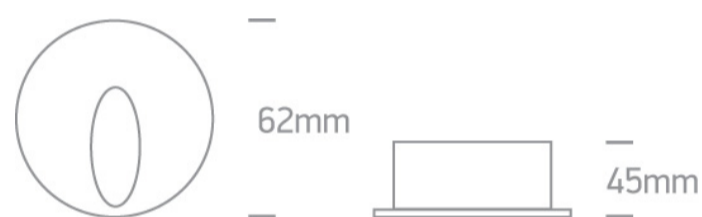

Dimensions