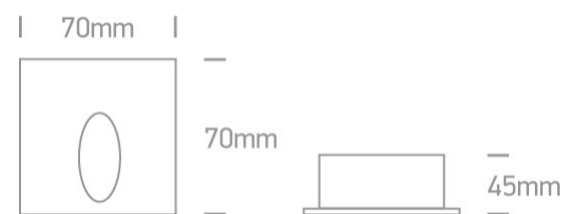

3W LED recessed wall light, IP54, ideal for, indoor and outdoor, corridors and stairs illumination.

Complete with driver.

Supplied with box for concrete installation

Complies with standard EN60598-1 and any other specific standards.

Downloads

Dimensions

Gallery

Physical Specification

Item Group

19 Wall Recessed & Inground

Family

Indoor/Outdoor Dark Light Wall Recessed

Order Code

68032/AL/W

Colour

Aluminium

Material

Natural Aluminium

Shape

Rectangular

Length

70mm

Width	70mm
Height	45mm
Cutout Hole Diameter	52mm
Recessed wall	Yes
Depth Required	110mm Concrete 50mm Gypsum
Indoor	Yes
Outdoor	Yes
Adjustable	No

Electrical Characteristics

Gear	Built In
Fitting + Driver	
Input Voltage	100-240V
50 Hz	Yes
60 Hz	Yes
Safety Class	
Power(Watts)	3W
IP Rating	IP54
Light Source	LED built in
Dimmable	No
F Mark	