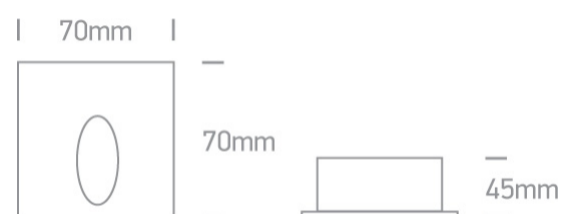

3W LED recessed wall light, IP54, ideal for, indoor and outdoor, corridors and stairs illumination.

Complete with driver.

Supplied with box for concrete installation

Complies with standard EN60598-1 and any other specific standards.

Downloads

Dimensions

Gallery

Physical Specification

Item Group

19 Wall Recessed & Inground

Family

Indoor/Outdoor Dark Light Wall Recessed

Order Code

68032/B/W

Colour

Black

Material

Aluminium

Shape

Rectangular

Length

70mm

Width	70mm
Height	45mm
Cutout Hole Diameter	52mm
Recessed wall	Yes
Depth Required	110mm Concrete 50mm Gypsum
Indoor	Yes
Outdoor	Yes
Adjustable	No

Electrical Characteristics

Gear	Built In
Fitting + Driver	
Input Voltage	100-240V
50 Hz	Yes
60 Hz	Yes
Safety Class	
Power(Watts)	3W
IP Rating	IP54
Light Source	LED built in
Dimmable	No
F Mark	