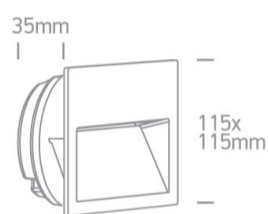

Downloads

Dimensions

Physical Specification

| | |
|--------------------|---|
| Item Group | 19 Wall Recessed & Inground |
| Family | Outdoor Dark Light Wall Recessed Die cast |
| Order Code | 68068A/B/W |
| Colour | Black |
| Material | Die Cast |
| Shape | Rectangular |
| Length | 115mm |
| Width | 115mm |
| Height | 35mm |
| Cutout Hole Width | 110mm |
| Cutout Hole Length | 110mm |
| Recessed wall | Yes |

Box Width

7,5cm

Box Height

13cm

Box Weight

0,4Kg

Pcs/Carton

24