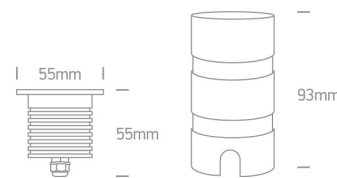

#### Dimensions

Must be ordered separately

89015V

Aluminium

Material

Natural Aluminium

Diffuser Material

Glass

Shape	Circular
Height	55mm
Diameter	55mm
Cutout Hole Diameter	50mm
Inground	Yes
Depth Required	100mm + 300mm drainage
Indoor	Yes
Outdoor	Yes
IK Rating	8

## Illumination Data

Colour Temperature	3000K
Lumen Output	240lm
Light Efficiency	80lm/W
CRI	80
Beam Angle	38°

Illumination Diagram

Dark Light

Yes