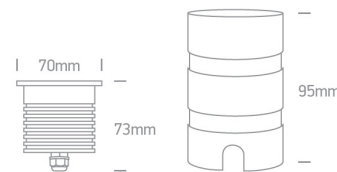

7W COB LED inground, IP67.

Requires 24V driver.

Complies with standard EN60598-1 and any other specific standards.

Downloads

Dimensions

Must be ordered separately

89015V

Physical Specification

Item Group

19 Wall Recessed & Inground

Family

The Dark Light Inground Range

Order Code

69056B/W

Colour

Aluminium

Material

Natural Aluminium

Diffuser Material

Glass

Shape	Circular
Height	73mm
Diameter	70mm
Cutout Hole Diameter	60mm
Inground	Yes
Depth Required	100mm + 300mm drainage
Indoor	Yes
Outdoor	Yes
IK Rating	8

Electrical Characteristics

Colour Temperature	3000K
Lumen Output	560lm
Light Efficiency	80lm/W
CRI	80
Beam Angle	38°

Illumination Diagram

Dark Light

Yes

Packing Info

Pcs/Carton

36

Barcode