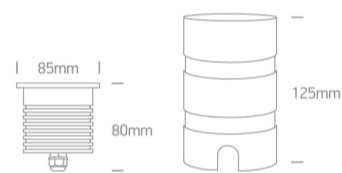

## Dimensions

Must be ordered separately

89015V

Aluminium

Material

Natural Aluminium

Diffuser Material

Glass

Shape	Circular
Height	80mm
Diameter	85mm
Cutout Hole Diameter	70mm
Inground	Yes
Depth Required	135mm + 300mm drainage
Indoor	Yes
Outdoor	Yes
Adjustable	No
IK Rating	8

## Illumination Data

Colour Temperature	3000K
Lumen Output	720lm
Light Efficiency	80lm/W
CRI	80

Beam Angle

38°

Illumination Diagram

Dark Light

Yes