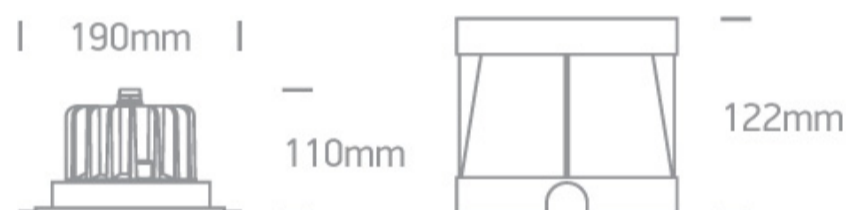

12W underwater LED spot, IP68.

Underwater only / 2m max depth.

Requires 24V driver.

Complies with standard EN60598-1 and any other specific standards.

Downloads

Dimensions

Gallery

Physical Specification

Material

Stainless Steel 316

Shape

Circular

Height

122mm

Diameter	190mm
Cutout Hole Diameter	175mm
Recessed wall	Yes
Inground	Yes
Underwater	Yes
Depth Required	130mm
Adjustable	No
IK Rating	10

Electrical Characteristics