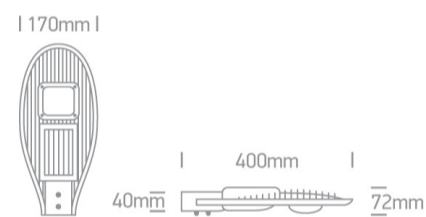

LED street light with COB LED. High lumen output ideal for replacement of old HPS and mercury street lighting fittings.

Supplied with non-dimmable LED driver.

Complies with standard EN60598-1 and any other specific standards.

Downloads

Dimensions

Physical Specification

Item Group	21 Industrial & Floodlights
Family	The COB LED Street Light 20-80W
Order Code	70080/AN/C
Colour	Anthracite
Material	Die Cast
Shape	Rectangular
Length	170mm
Width	400mm
Height	72mm
Surface Floor/Ground	Yes
Outdoor	Yes
Adjustable	No

17-20W

Power Factor	0,9
Constant Current	Yes
600mA	28-34V
IP Rating	IP20
Safety Class	
Dimmable	No
Housing Material	Plastic
Output Terminal	Connector
Brand	SELF

Illumination Data

Colour Temperature	4000K
Lumen Output	1500lm
Light Efficiency	75lm/W
CRI	70
Beam Angle	120° x 60°
Illumination Diagram	