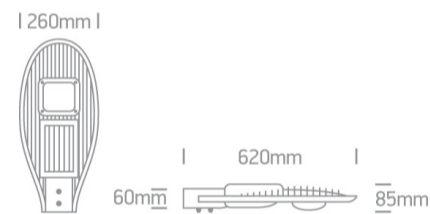

LED street light with COB LED. High lumen output ideal for replacement of old HPS and mercury street lighting fittings.

Supplied with non-dimmable LED driver.

Complies with standard EN60598-1 and any other specific standards.

Downloads

Dimensions

Physical Specification

Item Group	21 Industrial & Floodlights
Family	The COB LED Street Light 20-80W
Order Code	70101/AN/C
Colour	Anthracite
Material	Die Cast
Shape	Rectangular
Length	260mm
Width	620mm
Height	85mm
Surface Floor/Ground	Yes
Outdoor	Yes
Adjustable	No

Colour Temperature	4000K
Lumen Output	6000lm
Light Efficiency	75lm/W
CRI	70
Beam Angle	120° x 60°
Illumination Diagram	

Packing Info

Box Weight	4,4Kg
Pcs/Carton	2
Barcode	5291889041429
HS Code	9405409900