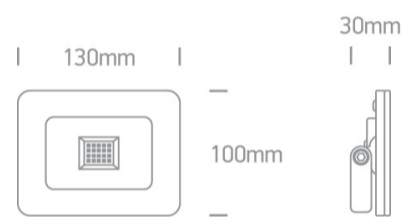

10W AC LED flood light with adjustable mounting bracket.

IP65 rated for outdoor use.

Complies with standard EN60598-1 and any other specific standards.

Downloads

Dimensions

Physical Specification

Item Group	21 Industrial & Floodlights
Family	The Glass Face AC LED Floodlights
Order Code	7028AG/B/C
Colour	Black
Material	Die Cast
Diffuser Material	Glass
Shape	Rectangular
Length	130mm
Width	100mm
Height	30mm
Surface Ceiling	Yes
Surface Wall	Yes

Surface Floor/Ground

Yes

Outdoor

Yes

Adjustable

1 Direction

Electrical Characteristics

Gear

No

Cable Length

50cm

F Mark

Illumination Data

Colour Temperature

4000K

Lumen Output

Packing Info

Box Length

12cm

Box Width

5.4cm

Box Height	13.7cm
Pcs/Carton	20
Barcode	5291889050087
HS Code	9405409900

Energy Label

Certification & Warranty