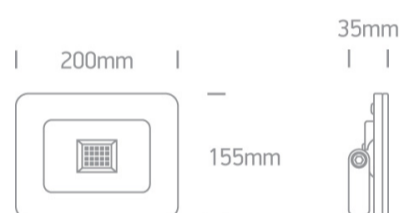

30W AC LED flood light with adjustable mounting bracket.

IP65 rated for outdoor use.

Complies with standard EN60598-1 and any other specific standards.

Downloads

Dimensions

Physical Specification

Item Group	21 Industrial & Floodlights
Family	The Glass Face AC LED Floodlights
Order Code	7028BG/B/C
Colour	Black
Material	Die Cast
Diffuser Material	Glass
Shape	Rectangular
Length	200mm
Width	155mm
Height	35mm
Surface Ceiling	Yes
Surface Wall	Yes

Surface Floor/Ground

Yes

Outdoor

Yes

Adjustable

1 Direction

Electrical Characteristics

Gear

No

Cable Length

50cm

F Mark

Illumination Data

Colour Temperature

4000K

Lumen Output