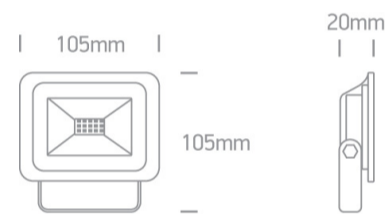

10W AC LED flood light with adjustable mounting bracket.

IP65 rated for outdoor use.

Complies with standard EN60598-1 and any other specific standards.

Downloads

Dimensions

Physical Specification

Item Group	21 Industrial & Floodlights
Family	AC LED Floodlights 10-50W
Order Code	7028CA/B/D
Colour	Black
Material	Die Cast
Diffuser Material	Glass
Shape	Rectangular
Length	105mm
Width	105mm
Height	20mm
Surface Ceiling	Yes
Surface Wall	Yes

Surface Floor/Ground

Yes

Outdoor

Yes

Adjustable

1 Direction

Electrical Characteristics

Gear

No

Cable Length

30cm

F Mark

Illumination Data

Colour Temperature

6000K

Lumen Output

Packing Info

Box Length

11cm

Box Width

3cm

Box Height	11,5cm
Box Weight	0,22Kg
Pcs/Carton	60
Carton Length	41cm
Carton Width	21cm
Carton Height	32cm
Carton Weight	13,8Kg
Barcode	5291889056133
HS Code	9405409900