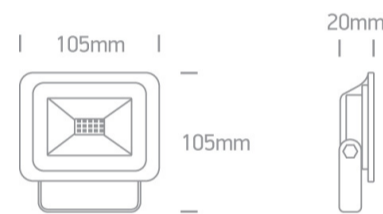

10W AC LED flood light with adjustable mounting bracket.

IP65 rated for outdoor use.

Complies with standard EN60598-1 and any other specific standards.

Downloads Dimensions

Physical Specification

Item Group	21 Industrial & Floodlights
Family	AC LED Floodlights 10-50W
Order Code	7028CA/B/W
Colour	Black
Material	Die Cast
Diffuser Material	Glass
Shape	Rectangular
Length	105mm
Width	105mm
Height	20mm
Surface Ceiling	Yes
Surface Wall	Yes

Surface Floor/Ground

Yes

Outdoor

Yes

Adjustable

1 Direction

Electrical Characteristics

Gear

No

Cable Length

30cm

F Mark

Illumination Data

Colour Temperature

3000K

Lumen Output

Packing Info

Box Length

11cm

Box Width

3cm

Box Height	11,5cm
Box Weight	0,23Kg
Pcs/Carton	60
Carton Length	50cm
Carton Width	17cm
Carton Height	41.6cm
Carton Weight	14,2Kg
Barcode	5291889055976
HS Code	9405409900