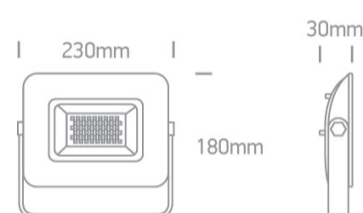

50W AC LED flood light with adjustable mounting bracket.

IP65 rated for outdoor use.

Complies with standard EN60598-1 and any other specific standards.

### Dimensions

### Physical Specification

Item Group	21 Industrial & Floodlights
Family	AC LED Floodlights 10-50W
Order Code	7028CC/B/C
Colour	Black
Material	Die Cast
Diffuser Material	Glass
Shape	Rectangular
Length	230mm
Width	180mm
Height	30mm
Surface Ceiling	Yes
Surface Wall	Yes

## Packing Info

Box Length

21,5cm

Box Width

4cm

Box Height	17cm
Box Weight	0,85Kg
Pcs/Carton	20
Carton Length	47.4cm
Carton Width	18cm
Carton Height	40.2cm
Carton Weight	17,2Kg
Barcode	5291889056003
HS Code	9405409900