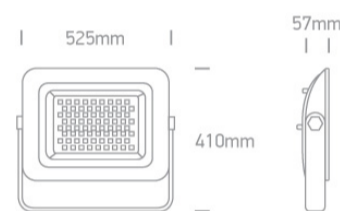

250W AC LED flood light with adjustable mounting bracket.

IP65 rated for outdoor use.

Complies with standard EN60598-1 and any other specific standards.

### Dimensions

### Physical Specification

Item Group	21 Industrial & Floodlights
Family	AC LED Floodlights 100-250W
Order Code	7028CF/B/C
Colour	Black
Material	Die Cast
Diffuser Material	Glass
Shape	Rectangular
Length	525mm
Width	410mm
Height	57mm
Surface Ceiling	Yes
Surface Wall	Yes

## Packing Info

Box Length

34.5cm

Box Width

5.3cm

Box Height	45.5cm
Box Weight	3,4Kg
Pcs/Carton	4
Carton Length	53.8cm
Carton Width	22.8cm
Carton Height	43cm
Carton Weight	13,8Kg
Barcode	5291889056034
HS Code	9405409900