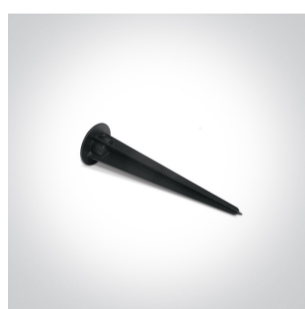

Gallery

Physical Specification

Item Group

20 Garden & Underwater

Family

LED Garden Spots

Order Code

7068/B/W

Colour

Black

Material

Die Cast

Shape

Circular

Height

100mm