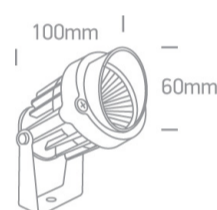

6W garden spot, COB LED, IP65, supplied with spike, for garden illumination.

Complies with standard EN60598-1 and any other specific standards.

### Dimensions

Black

Material

Die Cast

Shape

Circular

Height

100mm

Diameter	60mm
Surface Ceiling	Yes
Surface Wall	Yes
Surface Floor/Ground	Yes
Outdoor	Yes
Adjustable	1 Direction
IK Rating	7