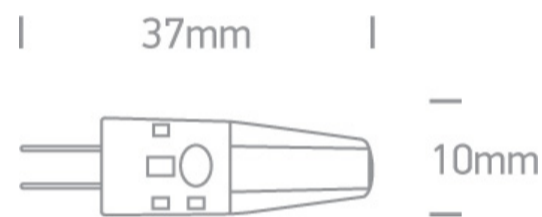

25 Lamps>G4 Lamp

7101AL/W

COB LED G4 2W 12V AC/DC lamp.

Suitable for residential and commercial applications.

Complies with standard EN62560 and any other specific standards.

## Dimensions