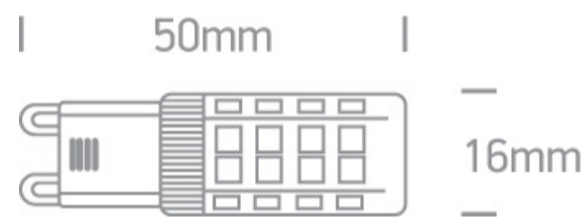

25 Lamps>G9 LED Dimmable & CCT Variable

7103ALGD/W

Triac dimmable SMD LED G9 3,5W 230V AC lamp.

Suitable for residential and commercial applications.

Complies with standard EN62560 and any other specific standards.

## Dimensions