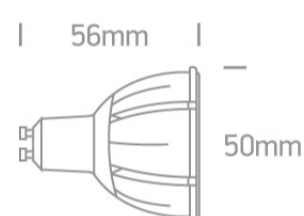

## Dimensions

## Physical Specification

Item Group	25 Lamps
Family	Full Spectrum CRI97
Order Code	7306GC/W
Shape	Circular
Height	56mm
Diameter	50mm