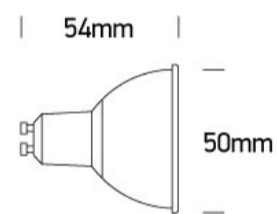

MR16 GU10 Leading & Trailing edge dimm to warm 230V AC lamp.

Suitable for residential and commercial applications.

Complies with standard EN62560 and any other specific standards.

Downloads

Dimensions

Physical Specification

Height

54mm

Diameter

50mm

Electrical Characteristics

Gear

No

Lamp

Colour Temperature	2800K-2200K
Lumen Output	350lm
Light Efficiency	63,63lm/W
CRI	90
Beam Angle	36°
Illumination Diagram	

Packing Info

Pcs/Carton	100
Barcode	5291889070566
HS Code	8539500000

Energy Label

Energy Consumption