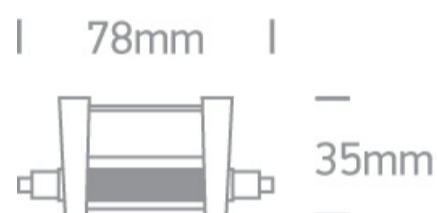

25 Lamps>R7s LED

7604/C

4,5W R7s COB LED lamp

Halogen 78mm replacement

Complies with standard EN62560 and any other specific standards.

Downloads

Dimensions

Gallery

Physical Specification

Item Group

25 Lamps

Family

R7s LED

Order Code

7604/C

Shape

Circular

Height

78mm

Diameter

35mm

Electrical Characteristics

Gear

No

Illumination Diagram

Packing Info

Box Length

6,6cm

Box Width

4,7cm

Box Height

8,4cm