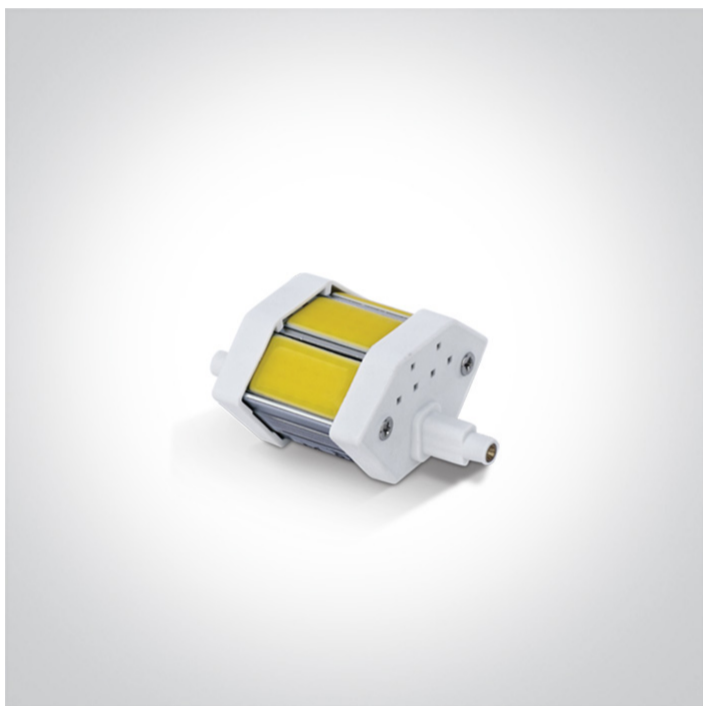

25 Lamps>R7s LED

7604/C

4,5W R7s COB LED lamp

Halogen 78mm replacement

Complies with standard EN62560 and any other specific standards.

Downloads

Dimensions

Gallery

Physical Specification

Item Group

25 Lamps

Family

R7s LED

Order Code

7604/C

Shape

Circular

Height

78mm

Diameter

35mm

Electrical Characteristics

Gear

No

Yes

Power(Watts)

4,5W

Lamp Type

LED

Lamp Holder

R7s

LED Type