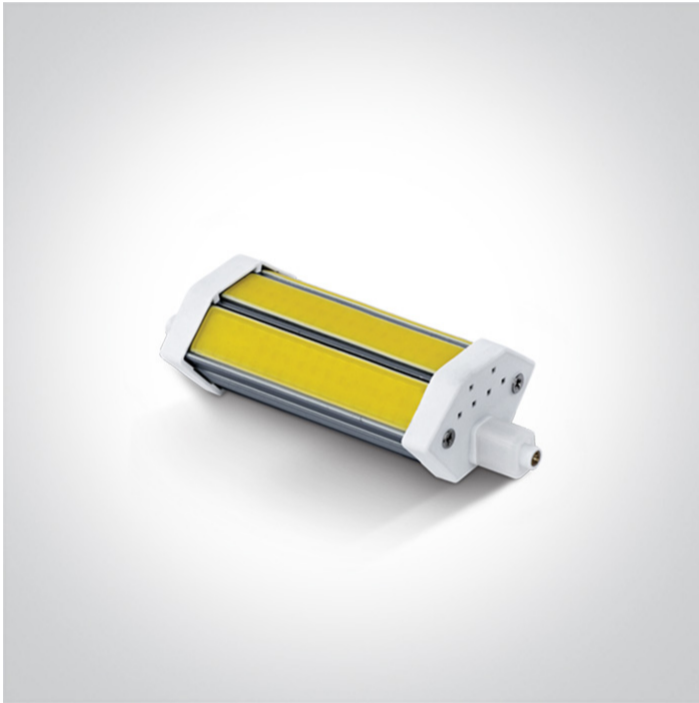

25 Lamps>R7s LED

7610A/C

10W R7s COB LED lamp

Halogen 78mm replacement

Complies with standard EN62560 and any other specific standards.

Downloads

Dimensions

Gallery

Physical Specification

Item Group	25 Lamps
Family	R7s LED
Order Code	7610A/C
Shape	Circular
Height	135mm
Diameter	35mm

Electrical Characteristics

Gear

No

Lamp

Input Type

Mains Voltage

Lamp Type

LED

Lamp Holder

R7s

LED Type

COB

LED Brand

Epistar