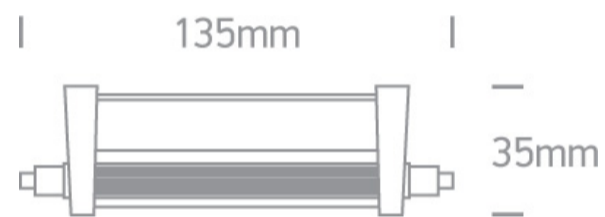

25 Lamps>R7s LED

7610A/C

10W R7s COB LED lamp

Halogen 78mm replacement

Complies with standard EN62560 and any other specific standards.

Downloads

Dimensions

Gallery

Physical Specification

Item Group	25 Lamps
Family	R7s LED
Order Code	7610A/C
Shape	Circular
Height	135mm
Diameter	35mm

Electrical Characteristics

Gear

No

Lamp

Input Type

Mains Voltage