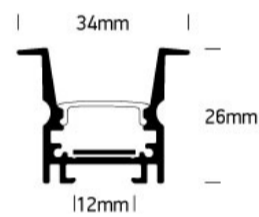

2m Recessed aluminium profile with PC opal diffuser Dark light.

Complete with 2 pairs end cups & 6pcs fixing clips.

Suitable for 7820, 7829 & 7843 LED Strips 12mm

Downloads

Dimensions

Gallery

Related items

030248/B

Physical Specification

Item Group

08 Strips & Profiles

Family

The Dark Light Profiles

Order Code	7903R/W
Colour	White
Material	Aluminium
Diffuser Material	PC
Shape	Rectangular
Length	2000mm
Width	34mm
Height	26mm
Cutout Hole Width	2000mm
Cutout Hole Length	24mm
Recessed Ceiling	Yes
Depth Required	27mm
Indoor	Yes