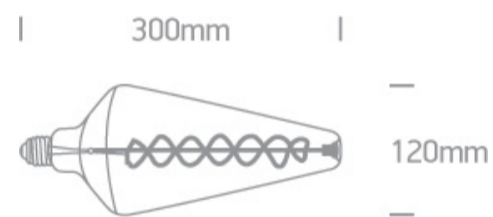

4W E27 Decorative LED lamp

Complies with standard EN62560 and any other specific standards.

### Dimensions

Dark Chrome

Shape

Circular

Height

300mm

Diameter

120mm