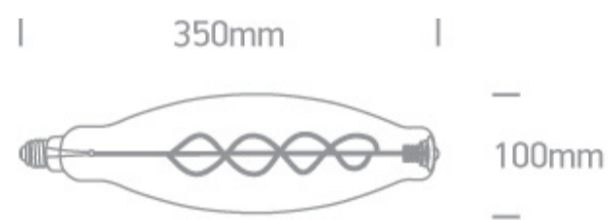

4W E27 Decorative LED lamp

Complies with standard EN62560 and any other specific standards.

### Dimensions

Amber

Shape

Circular

Height

350mm

Diameter

100mm