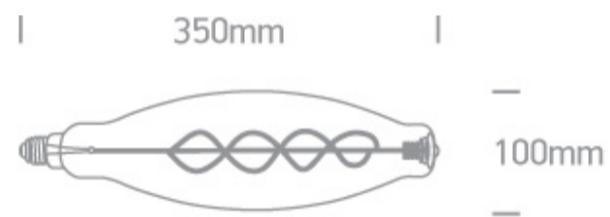

4W E27 Decorative LED lamp

Complies with standard EN62560 and any other specific standards.

Downloads

Dimensions

Physical Specification

Item Group

25 Lamps

Family

Decorative Lamps

Order Code

9G04E/DC

Colour

Dark Chrome

Shape

Circular

Height

350mm

Diameter

100mm

Electrical Characteristics

Gear

No

Lamp

Input Type	Mains Voltage
Input Voltage	220-240V
50 Hz	Yes
60 Hz	Yes
Power(Watts)	4W
Lamp Type	LED
Lamp Holder	E27
Dimmable	No