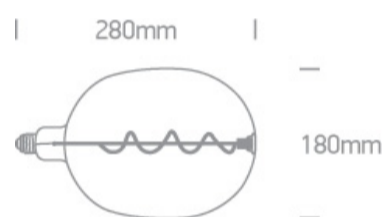

4W E27 Decorative LED lamp

Complies with standard EN62560 and any other specific standards.

Downloads

Dimensions

Physical Specification

Item Group	25 Lamps
Family	Decorative Lamps
Order Code	9G04F/DC
Colour	Dark Chrome
Shape	Circular
Height	280mm
Diameter	180mm

Electrical Characteristics

Gear	No
------	----

Lamp

Input Type	Mains Voltage
Input Voltage	220-240V
50 Hz	Yes
60 Hz	Yes
Power(Watts)	4W
Lamp Type	LED
Lamp Holder	E27
Dimmable	No

Packing Info

Pcs/Carton	6
Barcode	5291889064565
HS Code	8539500000