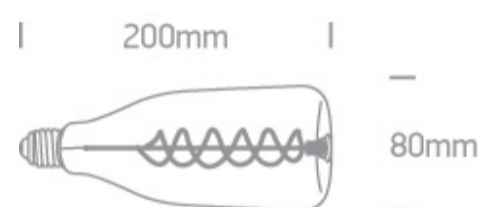

4W E27 Decorative LED lamp

Complies with standard EN62560 and any other specific standards.

Downloads

Dimensions

Physical Specification

Item Group	25 Lamps
Family	Decorative Lamps
Order Code	9G04H/DC
Colour	Dark Chrome
Shape	Circular
Height	200mm
Diameter	80mm

Electrical Characteristics

Gear	No
------	----

Lamp

Input Type	Mains Voltage
Input Voltage	220-240V
50 Hz	Yes
60 Hz	Yes
Power(Watts)	4W
Lamp Type	LED
Lamp Holder	E27
Dimmable	No

Packing Info

Pcs/Carton	25
Barcode	5291889064589
HS Code	8539500000