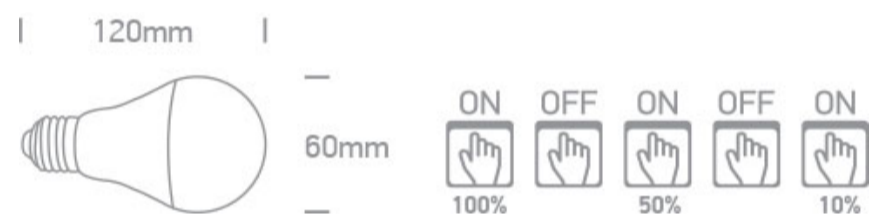

3-Step dimmable 12W E27 Classic LED lamp.

10% - 50% - 100%

Suitable for residential and commercial applications.

Complies with standard EN62560 and any other specific standards.

Downloads

Dimensions

Physical Specification

Height

120mm

Diameter

60mm

Electrical Characteristics

Gear

No

Lamp

Colour Temperature	2700K
Lumen Output	1050lm
Light Efficiency	87,5lm/W
CRI	80
Illumination Diagram	

Packing Info

Box Length	7cm
Box Width	7cm
Box Height	13,4cm
Box Weight	0,15Kg
Pcs/Carton	100
Barcode	5291889051190
HS Code	8539500000