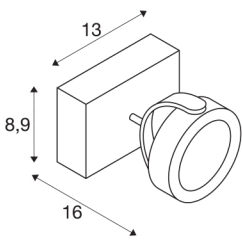

KALU

wall and ceiling light, single-headed, LED, 3000K, black, 60°

As one would expect, the LED extension of the popular KALU series guarantees the utterly free adjustment of lamp heads. Fitted with dimmable, high output LEDs, the KALU series has just become even more efficient and versatile! Available in matt black or black and white, KALU wall and ceiling light is supplied ready for direct connection to 230V mains supply.

TECHNICAL DATA

Item no.:	1000127
Number of different light outlets	1
Primary nominal voltage	220-240V ~50/60Hz mA/V
Secondary power / secondary voltage	350mA
Length	13 cm
Width	8.9 cm
Height	16 cm
Net weight	0.784 kg
Gross weight	0.916 kg
IP Code	IP 20
Safety class	I
Assembly	Surface
Assembly details	Ceiling,Wall
Dimmable	Yes
Dimming technology	trailing edge
Wattage	17 W
Lumen	1000 lm
Colour temperature	3000 Kelvin
Beam angle	60 °
Color	black
CRI	80
LXXBXX data	L70B50